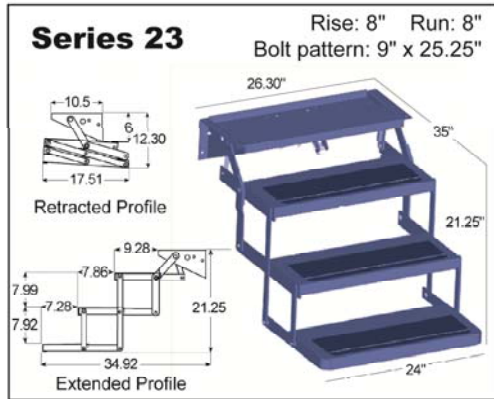

# Kwikkee Triple Series Steps

Step Series	Part Number	Contains Step Control?	Tread Size	Note	Rise	Run
23 Series	902300906	No	24"	Includes Switch 905316000	8"	8"
23 Series	902309025	Yes	24"	Includes Switch 905325000	8"	8"
24 Series	902409000	Yes	30"	No Switches	8"	9"
25 Series	902509000	Yes	24"	8" Drop; No Switches	8"	9"
25 Series	902509007	Yes	24"	7" Drop; No Switches	7"	8"