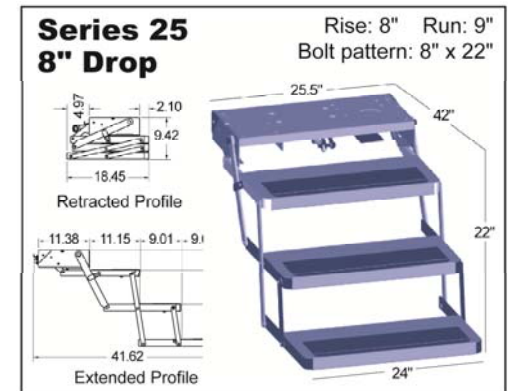

# Kwikkee Triple Series Steps

Step Series	Part Number	Contains Step Control?	Tread Size	Note	Rise	Run
23 Series	902300906	No	24"	Includes Switch 905316000	8"	8"
23 Series	902309025	Yes	24"	Includes Switch 905325000	8"	8"
24 Series	902409000	Yes	30"	No Switches	8"	9"
25 Series	902509000	Yes	24"	8" Drop; No Switches	8"	9"
25 Series	902509007	Yes	24"	7" Drop; No Switches	7"	8"