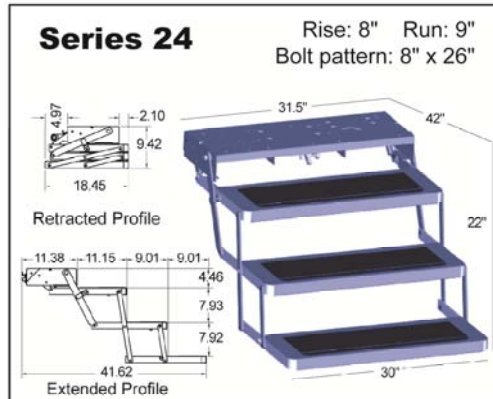

# Kwikkee Triple Series Steps

Step Series	Part Number	Contains Step Control?	Tread Size	Note	Rise	Run
23 Series	902300906	No	24"	Includes Switch 905316000	8"	8"
23 Series	902309025	Yes	24"	Includes Switch 905325000	8"	8"
24 Series	902409000	Yes	30"	No Switches	8"	9"
25 Series	902509000	Yes	24"	8" Drop; No Switches	8"	9"
25 Series	902509007	Yes	24"	7" Drop; No Switches	7"	8"