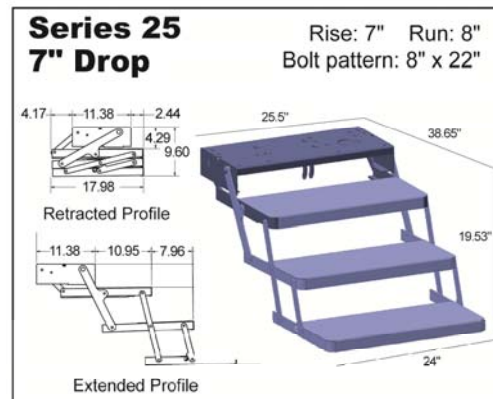

# Kwikkee Triple Series Steps

Step Series	Part Number	Contains Step Control?	Tread Size	Note	Rise	Run
23 Series	902300906	No	24"	Includes Switch 905316000	8"	8"
23 Series	902309025	Yes	24"	Includes Switch 905325000	8"	8"
24 Series	902409000	Yes	30"	No Switches	8"	9"
25 Series	902509000	Yes	24"	8" Drop; No Switches	8"	9"
25 Series	902509007	Yes	24"	7" Drop; No Switches	7"	8"